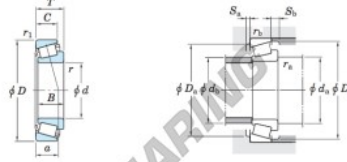

Kegellager 32326-JTEKT - 32326-KOYO

<https://www.123kogellager.be/kogellager-behuizing/rollager/kegellager/32326-koyo>

Single-row tapered roller bearings
metric series

Koyo

Boundary dimensions (mm)					Basic load ratings (kN)				Limiting speeds (min ⁻¹)		Bearing No. ¹⁾			
d	D	T	B	C	C _r	C _{0r}	C ₉₀	C ₁₀₀	Grease lub.	Oil lub.				
130	280	98.75	93	78	852	1160	1400	1800			32326			
Dimension series to ISO955 (Refer. 1)	Load center (mm) a	Mounting dimensions (mm)								Constant e	Axial load factors		(Refer. 1) Mass (kg)	
		d _{1a} min.	d _{1a} max.	d _{2a} min.	d _{2a} max.	D _{1a} min.	D _{1a} max.	S _{1a} min.	S _{1a} max.		r _{1a} min.	r _{1a} max.		Y ₁
—	69.1	152	163	262	226	259	10	15	4	3	0.35	1.73	0.95	26.5

PRODUCTKENMERKEN

Merk	JTEKT
N° Ean13	4549250277917
Binnendiameter	130 mm
Buitendiameter	280 mm
Dikte	98.75 mm
Gewicht	26500 g
Verpakking	1

contact@123kogellager.be

CRT4 de Lesquin 60 Rue Du Haut De Sainghin 59273 Fretin FRANCE