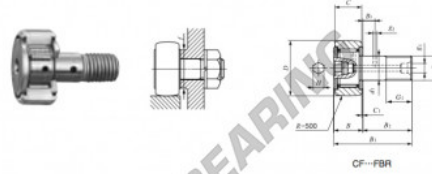

Nokrollen CF10-FBR-IKO - CF10-FBR-IKO

<https://www.123kogellager.be/kogellager-behuizing/kogellager/nokrollen/cf10-fbr-iko>

CAM FOLLOWERS

Stainless Steel Made Cam Followers **With Cage/With Hexagon Hole**

Stud dia. mm	Identification number				Mass (Ref.) g	D	C	d ₁	G	G ₁
	Shield type		Sealed type							
	With crowned outer ring	With cylindrical outer ring	With ribbed outer ring	With cylindrical outer ring						
10	CF 10 FBR				45	22	12	10	M10 x 1.25	12

Boundary dimensions mm								Mounting dimension f Min. mm	Maximum tightening torque N·m	Basic dynamic load rating C N	Basic static load rating C ₀ N	Maximum allowable static load N	
B	B ₁	B ₂	B ₃	C ₁	g ₁	g ₂	H						
13.2 max	36.2 max	23	—	0.6	—	—	5	—	16	13.8	4 340	5 510	5 510