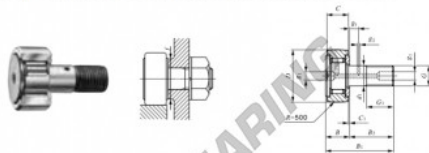

### CAM FOLLOWERS

Standard Type Cam Followers Full Complement Type/With Screwdriver Slot

Stud dia. mm	Identification number								Mass (Ref.)					
	Shield type				Sealed type				g	D	C	d <sub>1</sub>		
	With crowned outer ring	With cylindrical outer ring	With crowned outer ring	With cylindrical outer ring	With crowned outer ring	With cylindrical outer ring	With crowned outer ring	With cylindrical outer ring						
10	CF 10	VRM							46	22	12	10		
Boundary dimensions mm														
G	G <sub>1</sub>	B <sub>max</sub>	B <sub>1 max</sub>	B <sub>2</sub>	B <sub>3</sub>	C <sub>1</sub>	g <sub>1</sub>	g <sub>2</sub>	f <sup>(1)</sup> Min. mm	Mounting diameter	Maximum tightening torque N·m	Basic dynamic load rating C N	Basic static load rating C <sub>0</sub> N	Maximum allowable static load N
M10×1	12	13.2	36.2	23	—	0.6	*4	—	0.3	16	14.7	9 570	14 500	8 650

## PRODUCTKENMERKEN

Merk	IKO
N° Ean13	3663952440248
Binnendiameter	10 mm
Buitendiameter	22 mm
Dikte	12 mm
Verpakking	1

[contact@123kogellager.be](mailto:contact@123kogellager.be)

CRT4 de Lesquin 60 Rue Du Haut De Sainghin 59273 Fretin FRANCE