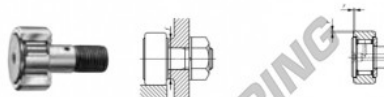

Nokrollen CF10-VM-IKO - CF10-VM-IKO

<https://www.123kogellager.be/kogellager-behuizing/kogellager/nokrollen/cf10-vm-iko>

CAM FOLLOWERS

Standard Type Cam Followers Full Complement Type/With Screwdriver Slot

Stud dia. mm	Identification number								CF-V					
	Shield type				Sealed type				g	D	C	d ₁		
	With crowned outer ring		With cylindrical outer ring		With crowned outer ring		With cylindrical outer ring							
10	CF 10		VM						46	22	12	10		
Boundary dimensions mm														
G	G ₁	B _{max}	B _{1 max}	B ₂	B ₃	C ₁	g ₁	g ₂	f ⁽¹⁾ mm	Mounting diameter f _{min} mm	Maximum tightening torque N·m	Basic dynamic load rating C N	Basic static load rating C ₀ N	Maximum allowable static load N
M10×1	12	13.2	36.2	23	—	0.6	*4	—	0.3	16	14.7	9 570	14 500	8 650

PRODUCTKENMERKEN

Merk	IKO
N° Ean13	3663952440262
Binnendiameter	10 mm
Buitendiameter	22 mm
Dikte	12 mm
Verpakking	1

contact@123kogellager.be

CRT4 de Lesquin 60 Rue Du Haut De Sainghin 59273 Fretin FRANCE