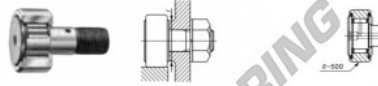

Nokrollen CF10-VUURM-IKO - CF10-VUURM-IKO

<https://www.123kogellager.be/kogellager-behuizing/kogellager/nokrollen/cf10-vuurm-iko>

CAM FOLLOWERS

Standard Type Cam Followers Full Complement Type/With Screwdriver Slot

CF-VUUR

Stud dia. mm	Identification number								Mass (Ref.)					
	Shield type				Sealed type				g	D	C	d ₁		
	With crowned outer ring		With cylindrical outer ring		With crowned outer ring		With cylindrical outer ring							
10					CF 10		VUURM		46	22	12	10		
Boundary dimensions mm														
G	G ₁	B _{max}	B _{1 max}	B ₂	B ₃	C ₁	g ₁	g ₂	f ⁽¹⁾ Min. mm	Mounting torque N·m	Basic dynamic load rating C N	Basic static load rating C ₀ N	Maximum allowable static load N	
M10×1	12	13.2	36.2	23	—	0.6	*4	—	0.3	16	14.7	9 570	14 500	8 650

PRODUCTKENMERKEN

Merk	IKO
N° Ean13	3663952440286
Binnendiameter	10 mm
Buitendiameter	22 mm
Dikte	12 mm
Verpakking	1

contact@123kogellager.be

CRT4 de Lesquin 60 Rue Du Haut De Sainghin 59273 Fretin FRANCE