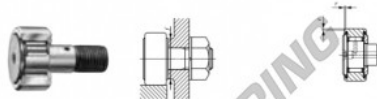

Nokrollen CF10-1-VUUM-IKO - CF10-1-VUUM-IKO

<https://www.123kogellager.be/kogellager-behuizing/kogellager/nokrollen/cf10-1-vuum-iko>

CAM FOLLOWERS

Standard Type Cam Followers Full Complement Type/With Screwdriver Slot

Stud dia. mm	Identification number								Mass (Ref.)			
	Shield type				Sealed type				g	D	C	d ₁
	With crowned outer ring		With cylindrical outer ring		With crowned outer ring		With cylindrical outer ring					
10							CF 10-1 VUUM		61	26	12	10