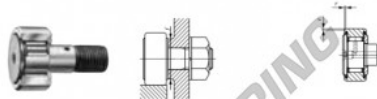

## Nokrollen CF18-VUU-IKO - CF18-VUU-IKO

<https://www.123kogellager.be/kogellager-behuizing/kogellager/nokrollen/cf18-vuu-iko>

### CAM FOLLOWERS

Standard Type Cam Followers Full Complement Type/With Screwdriver Slot

Stud dia. mm	Identification number								Mass (Ref.)						
	Shield type				Sealed type				g	D	C	d <sub>1</sub>			
18	With crowned outer ring		With cylindrical outer ring		With crowned outer ring		With cylindrical outer ring		CF 18	VUU	255	40	20	18	
Boundary dimensions mm															
G	G <sub>1</sub>	B <sub>max</sub>	B <sub>1 max</sub>	B <sub>2</sub>	B <sub>3</sub>	C <sub>1</sub>	g <sub>1</sub>	g <sub>2</sub>	f <sup>(1)</sup>	f <sub>min</sub>	Mounting diameter	Maximum tightening torque	Ball dynamic load rating	Ball static load rating	Maximum allowable static load
M18x1.5	19	21.6	58.1	36.5	8	0.8	6	3	1	29	86.2	25 300	51 300	31 100	

## PRODUCTKENMERKEN

Merk	IKO
N° Ean13	3663952440545
Binnendiameter	18 mm
Buitendiameter	40 mm
Dikte	20 mm
Verpakking	1

[contact@123kogellager.be](mailto:contact@123kogellager.be)

CRT4 de Lesquin 60 Rue Du Haut De Sainghin 59273 Fretin FRANCE