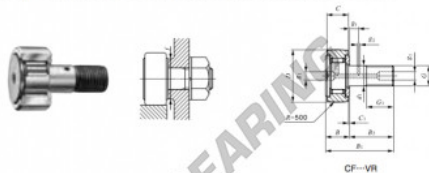

### CAM FOLLOWERS

Standard Type Cam Followers Full Complement Type/With Screwdriver Slot

Stud dia. mm	Identification number								Mass (Ref.)			
	Shield type				Sealed type				g	D	C	d <sub>1</sub>
	With crowned outer ring		With cylindrical outer ring		With crowned outer ring		With cylindrical outer ring					
24	CF	24	VR						820	62	29	24

Boundary dimensions mm														
G	G <sub>1</sub>	B <sub>max</sub>	B <sub>1max</sub>	B <sub>2</sub>	B <sub>3</sub>	C <sub>1</sub>	g <sub>1</sub>	g <sub>2</sub>	f <sup>(1)</sup> mm	Mounting diameter f <sub>min</sub> mm	Maximum tightening torque C N·m	Ball static load rating C <sub>0</sub> N	Maximum allowable static load N	
M24×1.5	25	30.6	80.1	49.5	11	0.8	8	4	1	40	215	48 600	92 000	52 000

## PRODUCTKENMERKEN

Merk	IKO
N° Ean13	3663952440637
Binnendiameter	24 mm
Binnendiameter	0.945" inch
Buitendiameter	62 mm
Buitendiameter	2.441" inch
Dikte	29 mm
Dikte	1.142" inch
Verpakking	1

[contact@123kogellager.be](mailto:contact@123kogellager.be)