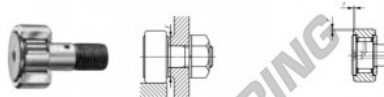

### CAM FOLLOWERS

Standard Type Cam Followers Full Complement Type/With Screwdriver Slot

Stud dia. mm	Identification number								CF-V					
	Shield type				Sealed type				g	D	C	d <sub>1</sub>		
	With crowned outer ring	With cylindrical outer ring	With crowned outer ring	With cylindrical outer ring	With crowned outer ring	With cylindrical outer ring	With crowned outer ring	With cylindrical outer ring						
24	CF24 V								820	62	29	24		
Boundary dimensions mm														
G	G <sub>1</sub>	B <sub>max</sub>	B <sub>1max</sub>	B <sub>2</sub>	B <sub>3</sub>	C <sub>1</sub>	g <sub>1</sub>	g <sub>2</sub>	f <sup>(1)</sup> Min. mm	Mounting diameter f <sub>min</sub>	Maximum tightening torque C	Ball dynamic load rating C <sub>0</sub>	Ball static load rating C <sub>0</sub>	
M24x1.5	25	30.6	80.1	49.5	11	0.8	8	4	1	40	215	48 600	92 000	52 000

## PRODUCTKENMERKEN

Merk	IKO
N° Ean13	3663952440644
Binnendiameter	24 mm
Buitendiameter	62 mm
Dikte	29 mm
Verpakking	1

[contact@123kogellager.be](mailto:contact@123kogellager.be)

CRT4 de Lesquin 60 Rue Du Haut De Sainghin 59273 Fretin FRANCE