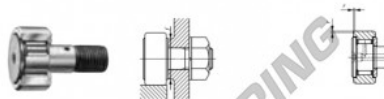

Nokrollen CF24-1-V-IKO - CF24-1-V-IKO

<https://www.123kogellager.be/kogellager-behuizing/kogellager/nokrollen/cf24-1-v-iko>

CAM FOLLOWERS

Standard Type Cam Followers Full Complement Type/With Screwdriver Slot

Stud dia. mm	Identification number								CF-V					
	Shield type				Sealed type				Mass (Ref.)	D	C	d ₁		
	With crowned outer ring	With cylindrical outer ring	With crowned outer ring	With cylindrical outer ring	With crowned outer ring	With cylindrical outer ring	With crowned outer ring	With cylindrical outer ring	g	72	29	24		
24	CF24-1-V								1 140					
Boundary dimensions mm														
G	G ₁	B _{max}	B _{1max}	B ₂	B ₃	C ₁	g ₁	g ₂	f ⁽¹⁾ Min. mm	Mounting diameter N-mm	Maximum tightening torque C N	Ball static load rating C ₀ N	Maximum allowable static load N	
M24x1.5	25	30.6	80.1	49.5	11	0.8	8	4	1	40	215	48 600	92 000	52 000

PRODUCTKENMERKEN

Merk	IKO
N° Ean13	3663952440682
Binnendiameter	24 mm
Buitendiameter	72 mm
Dikte	29 mm
Verpakking	1

contact@123kogellager.be

CRT4 de Lesquin 60 Rue Du Haut De Sainghin 59273 Fretin FRANCE