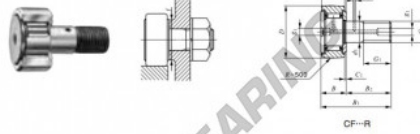

Nokrollen CF8-R-IKO - CF8-R-IKO

<https://www.123kogellager.be/kogellager-behuizing/kogellager/nokrollen/cf8-r-iko>

CAM FOLLOWERS

Standard Type Cam Followers With Cage/With Screwdriver Slot

Stud dia. mm	Identification number				Mass (Ref.)				
	Shield type		Sealed type		g	D	C	d ₁	G
	With crowned outer ring	With cylindrical outer ring	With crowned outer ring	With cylindrical outer ring					
8	CF	8	R		28.5	19	11	8	M 8×1.25

Boundary dimensions mm													
G ₁	B	B ₁	B ₂	B ₃	C ₁	g ₁	g ₂	r _s max (°)	f Min. mm	Maximum ignoring torque N·m	Ball dynamic load rating C N	Ball static load rating C ₀ N	Maximum allowable static load N
10	12.2max	32.2max	20	—	0.6	*4	—	0.3	13	6.5	4 250	4 740	4 620

PRODUCTKENMERKEN

Merk	IKO
N° Ean13	3663952440996
Binnendiameter	8 mm
Binnendiameter	0.315" inch
Buitendiameter	19 mm
Buitendiameter	0.748" inch
Dikte	11 mm
Dikte	0.433" inch
Gewicht	40 g
Verpakking	-
Standaard	Geen standaard