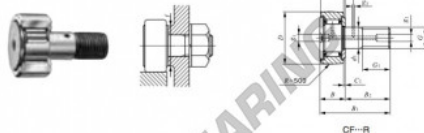

Nokrollen CF10-RM-IKO - CF10-RM-IKO

<https://www.123kogellager.be/kogellager-behuizing/kogellager/nokrollen/cf10-rm-iko>

CAM FOLLOWERS

Standard Type Cam Followers With Cage/With Screwdriver Slot

Stud dia. mm	Identification number				Mass (Ref.)				
	Shield type		Sealed type		g	D	C	d ₁	G
	With crowned outer ring	With cylindrical outer ring	With crowned outer ring	With cylindrical outer ring					
10	CF 10	RM			45	22	12	10	M10×1

Boundary dimensions mm													
G ₁	B	B ₁	B ₂	B ₃	C ₁	g ₁	g ₂	r _s max (°)	f Min. mm	Maximum ignoring stress C	Ball dynamic load rating C ₀	Ball static load rating C ₀	Maximum allowable static load
12	13.2max	36.2max	23	—	0.6	*4	—	0.3	16	14.7	5 430	6 890	6 890

PRODUCTKENMERKEN

Merk	IKO
N° Ean13	3663952441115
Binnendiameter	10 mm
Buitendiameter	22 mm
Dikte	12 mm
Verpakking	1

contact@123kogellager.be

CRT4 de Lesquin 60 Rue Du Haut De Sainghin 59273 Fretin FRANCE