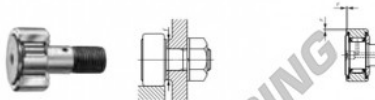

### CAM FOLLOWERS

Standard Type Cam Followers With Cage/With Screwdriver Slot

CF-UU

Stud dia. mm	Identification number				Mass (Ref.)				
	Shield type		Sealed type		g	D	C	d <sub>1</sub>	G
	With crowned outer ring	With cylindrical outer ring	With crowned outer ring	With cylindrical outer ring					
10					45	22	12	10	M10×1