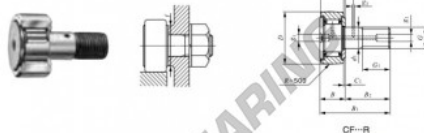

Nokrollen CF10-1-R-IKO - CF10-1-R-IKO

<https://www.123kogellager.be/kogellager-behuizing/kogellager/nokrollen/cf10-1-r-iko>

CAM FOLLOWERS

Standard Type Cam Followers With Cage/With Screwdriver Slot

Stud dia. mm	Identification number				Mass (Ref.)				
	Shield type		Sealed type		g	D	C	d ₁	G
	With crowned outer ring	With cylindrical outer ring	With crowned outer ring	With cylindrical outer ring					
10	CF 10-1	R			60	26	12	10	M10×1.25

Boundary dimensions mm										Mounting dimension f Min. mm	Maximum ignoring stress C	Ball dynamic load rating C ₀	Ball static load rating C ₀	Maximum allowable static load N
G ₁	B	B ₁	B ₂	B ₃	C ₁	g ₁	g ₂	r _{max} ^(*)	r _{min}					
12	13.2max	36.2max	23	—	0.6	*4	—	0.3	16	13.8	5 430	6 890	6 890	

PRODUCTKENMERKEN

Merk	IKO
N° Ean13	3663952441160
Binnendiameter	10 mm
Buitendiameter	26 mm
Dikte	12 mm
Verpakking	1

contact@123kogellager.be

CRT4 de Lesquin 60 Rue Du Haut De Sainghin 59273 Fretin FRANCE