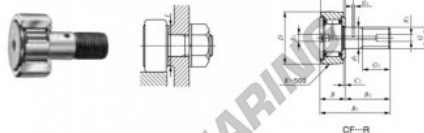

## Nokrollen CF10-1-R-IKO - CF10-1-R-IKO

<https://www.123kogellager.be/kogellager-behuizing/kogellager/nokrollen/cf10-1-r-iko>

### CAM FOLLOWERS

Standard Type Cam Followers With Cage/With Screwdriver Slot

Stud dia. mm	Identification number				Mass (Ref.)				
	Shield type		Sealed type		g	D	C	d <sub>1</sub>	G
	With crowned outer ring	With cylindrical outer ring	With crowned outer ring	With cylindrical outer ring					
10	CF 10-1	R			60	26	12	10	M10×1.25

Boundary dimensions mm										Mounting dimension f Min. mm	Maximum ignoring stress C	Ball dynamic load rating C <sub>0</sub>	Ball static load rating C <sub>0</sub>	Maximum allowable static load N
G <sub>1</sub>	B	B <sub>1</sub>	B <sub>2</sub>	B <sub>3</sub>	C <sub>1</sub>	g <sub>1</sub>	g <sub>2</sub>	r <sub>max</sub>	(°)					
12	13.2max	36.2max	23	—	0.6	*4	—	0.3	16	13.8	5 430	6 890	6 890	