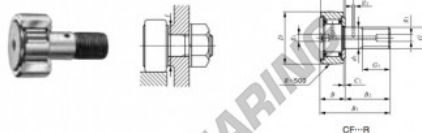

## Nokrollen CF10-1-RM-IKO - CF10-1-RM-IKO

<https://www.123kogellager.be/kogellager-behuizing/kogellager/nokrollen/cf10-1-rm-iko>

### CAM FOLLOWERS

Standard Type Cam Followers With Cage/With Screwdriver Slot

Stud dia. mm	Identification number				Mass (Ref.)				
	Shield type		Sealed type		g	D	C	d <sub>1</sub>	G
	With crowned outer ring	With cylindrical outer ring	With crowned outer ring	With cylindrical outer ring					
10	CF 10-1 RM				60	26	12	10	M10×1

Boundary dimensions mm										Mounting dimension f Min. mm	Maximum lightening torque N·m	Ball dynamic load rating C N	Ball static load rating C <sub>0</sub> N	Maximum allowable static load N
G <sub>1</sub>	B	B <sub>1</sub>	B <sub>2</sub>	B <sub>3</sub>	C <sub>1</sub>	G <sub>1</sub>	G <sub>2</sub>	r <sub>max</sub>	(°)					
12	13.2max	36.2max	23	—	0.6	*4	—	0.3	16	14.7	5 430	6 890	6 890	

## PRODUCTKENMERKEN

Merk	IKO
N° Ean13	3663952441207
Binnendiameter	10 mm
Binnendiameter	0.394" inch
Buitendiameter	26 mm
Buitendiameter	1.024" inch
Dikte	12 mm
Dikte	0.472" inch
Verpakking	1

[contact@123kogellager.be](mailto:contact@123kogellager.be)