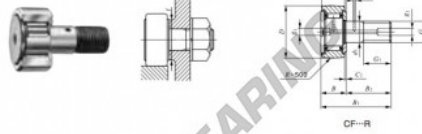

Nokrollen CF12-R-IKO - CF12-R-IKO

<https://www.123kogellager.be/kogellager-behuizing/kogellager/nokrollen/cf12-r-iko>

CAM FOLLOWERS

Standard Type Cam Followers **With Cage/With Screwdriver Slot**

Stud dia. mm	Identification number				Mass (Ref.)				
	Shield type		Sealed type		g	D	C	d ₁	G
	With crowned outer ring	With cylindrical outer ring	With crowned outer ring	With cylindrical outer ring					
12	CF 12	R			95	30	14	12	M12×1.5

Boundary dimensions mm										Mounting dimension f Min. mm	Maximum ignoring stress C	Ball dynamic load rating C ₀	Ball static load rating C ₀	Maximum allowable static load N
G ₁	B	B ₁	B ₂	B ₃	C ₁	G ₁	G ₂	r _{max}	(°)					
13	15.2max	40.2max	25	6	0.6	6	3	0.6	21	21.9	7 910	9 790	9 790	

PRODUCTKENMERKEN

Merk	IKO
N° Ean13	3663952441245
Binnendiameter	12 mm
Buitendiameter	30 mm
Dikte	14 mm
Verpakking	1

contact@123kogellager.be

CRT4 de Lesquin 60 Rue Du Haut De Sainghin 59273 Fretin FRANCE