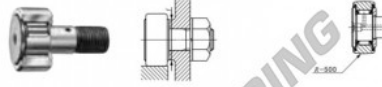

## Nokrollen CF20-UUR-IKO - CF20-UUR-IKO

<https://www.123kogellager.be/kogellager-behuizing/kogellager/nokrollen/cf20-uur-iko>

### CAM FOLLOWERS

Standard Type Cam Followers With Cage/With Screwdriver Slot

CF-UUR

Stud dia. mm	Identification number				Mass (Ref.)				
	Shield type		Sealed type		g	D	C	d <sub>1</sub>	G
	With crowned outer ring	With cylindrical outer ring	With crowned outer ring	With cylindrical outer ring					
20			CF 20	UUR	480	52	24	20	M20×1.5