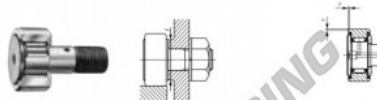

### CAM FOLLOWERS

Standard Type Cam Followers With Cage/With Screwdriver Slot

CF-UU

Stud dia. mm	Identification number				Mass (Ref.) g	D	C	d <sub>1</sub>	G
	Shield type		Sealed type						
	With crowned outer ring	With cylindrical outer ring	With crowned outer ring	With cylindrical outer ring					
20				<b>CF 20 UU</b>	480	52	24	20	M20×1.5