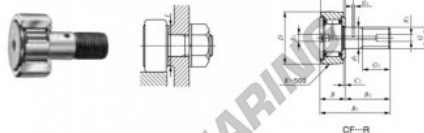

Nokrollen CF24-R-IKO - CF24-R-IKO

<https://www.123kogellager.be/kogellager-behuizing/kogellager/nokrollen/cf24-r-iko>

CAM FOLLOWERS

Standard Type Cam Followers With Cage/With Screwdriver Slot

Stud dia. mm	Identification number				Mass (Ref.)				
	Shield type		Sealed type		ϕ	D	C	d_1	G
	With crowned outer ring	With cylindrical outer ring	With crowned outer ring	With cylindrical outer ring					
24	CF 24	R			815	62	29	24	M24×1.5

Boundary dimensions mm										Blow dimension f Min. mm	Maximum ignoring stress C N·m	Ball dynamic load rating C_0 N	Ball static load rating C_0 N	Maximum allowable static load N
G_1	B	B_1	B_2	B_3	C_1	ϕ_1	ϕ_2	r_{max}	r					
25	30.6max	80.1max	49.5	11	0.8	8	4	1	40	215	30 500	52 600	52 000	

PRODUCTKENMERKEN

Merk	IKO
N° Ean13	3663952441481
Binnendiameter	24 mm
Buitendiameter	62 mm
Dikte	29 mm
Verpakking	1

contact@123kogellager.be

CRT4 de Lesquin 60 Rue Du Haut De Sainghin 59273 Fretin FRANCE