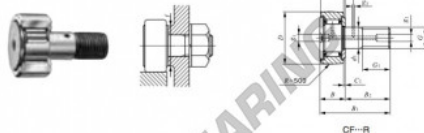

Nokrollen CF24-1-R-IKO - CF24-1-R-IKO

<https://www.123kogellager.be/kogellager-behuizing/kogellager/nokrollen/cf24-1-r-iko>

CAM FOLLOWERS

Standard Type Cam Followers **With Cage/With Screwdriver Slot**

Stud dia. mm	Identification number				Mass (Ref.)				
	Shield type		Sealed type		g	D	C	d ₁	G
	With crowned outer ring	With cylindrical outer ring	With crowned outer ring	With cylindrical outer ring					
24	CF 24-1	R			1 140	72	29	24	M24×1.5

Boundary dimensions mm										Mounting dimension f Min. mm	Maximum ignoring stress N·m	Ball dynamic load rating C	Ball static load rating C ₀	Maximum allowable static load N
G ₁	B	B ₁	B ₂	B ₃	C ₁	g ₁	g ₂	r _{max}	(°)					
25	30.6max	80.1max	49.5	11	0.8	8	4	1	40	215	30 500	52 600	52 000	

PRODUCTKENMERKEN

Merk	IKO
N° Ean13	3663952441528
Binnendiameter	24 mm
Buitendiameter	72 mm
Dikte	29 mm
Verpakking	1

contact@123kogellager.be

CRT4 de Lesquin 60 Rue Du Haut De Sainghin 59273 Fretin FRANCE