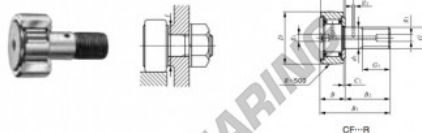

Nokrollen CF30-R-IKO - CF30-R-IKO

<https://www.123kogellager.be/kogellager-behuizing/kogellager/nokrollen/cf30-r-iko>

CAM FOLLOWERS

Standard Type Cam Follower **With Cage/With Screwdriver Slot**

Stud dia. mm	Identification number				Mass (Ref.)				
	Shield type		Sealed type		g	D	C	d ₁	G
	With crowned outer ring	With cylindrical outer ring	With crowned outer ring	With cylindrical outer ring					
30	CF 30	R			1 870	80	35	30	M30×1.5

Boundary dimensions mm										Mounting dimension f Min. mm	Maximum tightening torque N·m	Ball dynamic load rating C	Ball static load rating C ₀	Maximum allowable static load N	
G ₁	B	B ₁	B ₂	B ₃	C ₁	G ₁	G ₂	r _{max}	(°)						
32	37	max	100	max	63	15	1	8	4	1	49	438	45 400	85 100	85 100

PRODUCTKENMERKEN

Merk	IKO
N° Ean13	3663952441566
Binnendiameter	30 mm
Buitendiameter	80 mm
Dikte	35 mm
Verpakking	1

contact@123kogellager.be

CRT4 de Lesquin 60 Rue Du Haut De Sainghin 59273 Fretin FRANCE