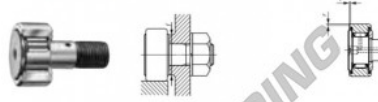

## Nokrollen CF30-UU-IKO - CF30-UU-IKO

<https://www.123kogellager.be/kogellager-behuizing/kogellager/nokrollen/cf30-uu-iko>

### CAM FOLLOWERS

Standard Type Cam Followers With Cage/With Screwdriver Slot

CF-UU

Stud dia. mm	Identification number				Mass (Ref.) g	D	C	d <sub>1</sub>	G
	Shield type		Sealed type						
	With crowned outer ring	With cylindrical outer ring	With crowned outer ring	With cylindrical outer ring					
30				<b>CF 30 UU</b>	1 870	80	35	30	M30×1.5