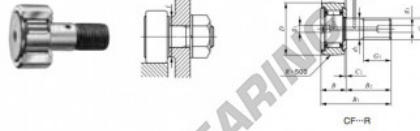

## Nokrollen CF30-1-R-IKO - CF30-1-R-IKO

<https://www.123kogellager.be/kogellager-behuizing/kogellager/nokrollen/cf30-1-r-iko>

### CAM FOLLOWERS

Standard Type Cam Followers With Cage/With Screwdriver Slot

Stud dia. mm	Identification number				Mass (Ref.)				
	Shield type		Sealed type		g	D	C	d <sub>1</sub>	G
	With crowned outer ring	With cylindrical outer ring	With crowned outer ring	With cylindrical outer ring					
30	<b>CF 30-1</b>	<b>R</b>			2 030	85	35	30	M30×1.5

Boundary dimensions mm										Mounting dimension f Min. mm	Maximum ignoring stress C	Ball dynamic load rating C <sub>0</sub>	Ball static load rating C <sub>0</sub>	Maximum allowable static load N	
G <sub>1</sub>	B	B <sub>1</sub>	B <sub>2</sub>	B <sub>3</sub>	C <sub>1</sub>	g <sub>1</sub>	g <sub>2</sub>	r <sub>max</sub> <sup>(*)</sup>	r <sub>min</sub>						
32	37	max	100	max	63	15	1	8	4	1	49	438	45 400	85 100	85 100