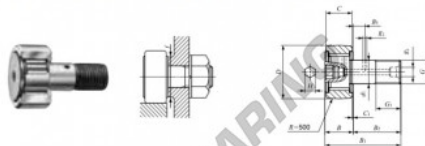

Nokrollen CF10-1-VBR-IKO - CF10-1-VBR-IKO

<https://www.123kogellager.be/kogellager-behuizing/kogellager/nokrollen/cf10-1-vbr-iko>

CAM FOLLOWERS

Standard Type Cam Followers Full Complement Type/With Hexagon Hole

Stud dia. mm	Identification number								Mass (Ref.)			
	Shield type				Sealed type				g	D	C	d ₁
	With crowned outer ring	With cylindrical outer ring	With crowned outer ring	With cylindrical outer ring	With crowned outer ring	With cylindrical outer ring	With crowned outer ring	With cylindrical outer ring				
10	CF 10-1 VBR								61	26	12	10

Boundary dimensions mm									Mounting dimension	Maximum tightening torque	Basic dynamic load rating	Basic static load rating	Maximum allowable static load		
G	G ₁	B _{max}	B ₁	B ₂	B ₃	C ₁	g ₁	g ₂	H _{max}	f	C	C ₀	N		
M10×1.25	12	13.2	36.2	23	—	0.6	—	—	4	0.3	16	13.8	9 570	14 500	8 650