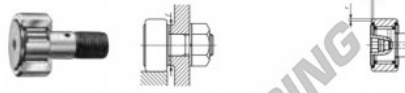

### CAM FOLLOWERS

Standard Type Cam Followers **With Cage/With Hexagon Hole**

CF-BUU

Stud dia. mm	Identification number								Mass (Ref.)				
	Shield type				Sealed type				g	D	C	d <sub>1</sub>	G
	With covered outer ring	With cylindrical outer ring	With shielded outer ring	With cylindrical outer ring	CF	8	BUUM						
<b>8</b>									28.5	19	11	8	M 8×1