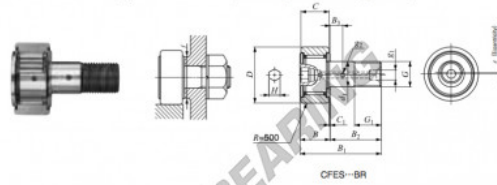

Nokrollen CFES6-BR-IKO - CFES6-BR-IKO

<https://www.123kogellager.be/kogellager-behuizing/kogellager/nokrollen/cfes6-br-iko>

CAM FOLLOWERS

Solid Eccentric Stud Type Cam Followers With Cage/With Hexagon Hole

Stud dia. mm	Identification number								Mass (Ref.) g	D	C	d ₁				
	Shield type				Sealed type											
	With crowned outer ring		With cylindrical outer ring		With crowned outer ring		With cylindrical outer ring									
6	CFES 6 BR								18.5	16	11	6				
Boundary dimensions mm																
G	G ₁	B max	B ₁ max	B ₂	B ₃	C ₁	G ₁	G ₂	H	E _{max}	E _{min}	f N·m	C N	C ₀ N	Maximum allowable static load N	
M 6×1	8	12.2	28.2	16	—	0.6	—	—	3	0.3	0.25	11	2.7	3 660	3 650	1 980

PRODUCTKENMERKEN

Merk	IKO
N° Ean13	3663952443362
Binnendiameter	6 mm
Buitendiameter	16 mm
Dikte	11 mm
Verpakking	1

contact@123kogellager.be

CRT4 de Lesquin 60 Rue Du Haut De Sainghin 59273 Fretin FRANCE