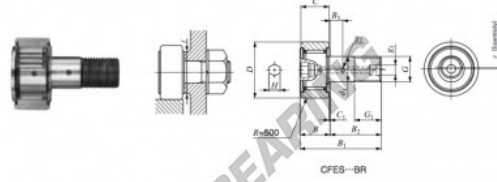

## CAM FOLLOWERS

Solid Eccentric Stud Type Cam Followers With Cage/With Hexagon Hole

Stud dia. mm	Identification number								Mass (Ref.) g	D	C	d <sub>1</sub>				
	Shield type				Sealed type											
	With crowned outer ring	With cylindrical outer ring	With crowned outer ring	With cylindrical outer ring	With crowned outer ring	With cylindrical outer ring	With crowned outer ring	With cylindrical outer ring								
8	CFES 8 BR								28.5	19	11	8				
Boundary dimensions mm																
G	G <sub>1</sub>	B	B <sub>1</sub>	B <sub>2</sub>	B <sub>3</sub>	C <sub>1</sub>	g <sub>1</sub>	g <sub>2</sub>	H	E	f	C	C <sub>0</sub>	C	C <sub>0</sub>	Maximum allowable static load N
M 8×1.25	10	12.2	32.2	20	—	0.6	—	—	4	0.3	0.25	13	6.5	4 250	4 740	4 670

## PRODUCTKENMERKEN

Merk	IKO
N° Ean13	3663952443409
Binnendiameter	8 mm
Buitendiameter	19 mm
Dikte	11 mm
Verpakking	1

[contact@123kogellager.be](mailto:contact@123kogellager.be)

CRT4 de Lesquin 60 Rue Du Haut De Sainghin 59273 Fretin FRANCE