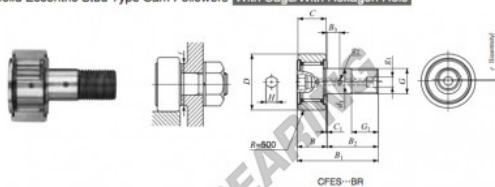

## CAM FOLLOWERS

Solid Eccentric Stud Type Cam Followers With Cage/With Hexagon Hole

Stud dia. mm	Identification number								Mass (Ref.) g	D	C	d <sub>1</sub>				
	Shield type				Sealed type											
	With crowned outer ring	With cylindrical outer ring	With crowned outer ring	With cylindrical outer ring	With crowned outer ring	With cylindrical outer ring	With crowned outer ring	With cylindrical outer ring								
12	CFES 12	BR							95	30	14	12				
Boundary dimensions mm																
G	G <sub>1</sub>	B	B <sub>1</sub>	B <sub>2</sub>	B <sub>3</sub>	C <sub>1</sub>	G <sub>1</sub>	G <sub>2</sub>	H	E	f	C	C <sub>0</sub>	d <sub>1</sub>		
M12×1.5	13	15.2	40.2	25	6	0.6	6	3	6	0.6	0.4	21	21.9	7 910	9 790	9 790

## PRODUCTKENMERKEN

Merk	IKO
N° Ean13	3663952443539
Binnendiameter	12 mm
Buitendiameter	30 mm
Dikte	14 mm
Verpakking	1

[contact@123kogellager.be](mailto:contact@123kogellager.be)

CRT4 de Lesquin 60 Rue Du Haut De Sainghin 59273 Fretin FRANCE