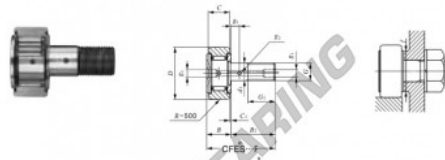

## Nokrollen CFES10-R-IKO - CFES10-R-IKO

<https://www.123kogellager.be/kogellager-behuizing/kogellager/nokrollen/cfes10-r-iko>

IKO

### CAM FOLLOWERS

Solid Eccentric Stud Type Cam Followers With Cage/With Screwdriver Slot

Stud dia. mm	Identification number				Mass (Ref.)			
	Shield type		Sealed type		g	D	C	d <sub>1</sub>
	With crowned outer ring	With cylindrical outer ring	With crowned outer ring	With cylindrical outer ring				
10	CFES 10 R				45	22	12	10