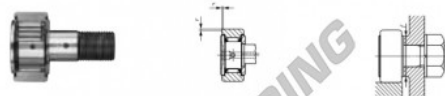

Nokrollen CFES10-IKO - CFES10-IKO

<https://www.123kogellager.be/kogellager-behuizing/kogellager/nokrollen/cfes10-iko>

IKO

CAM FOLLOWERS

CFES

Stud dia. mm	Identification number				Mass (Ref.)			
	Shield type		Sealed type		g	D	C	d₁
	With crowned outer ring	With cylindrical outer ring	With crowned outer ring	With cylindrical outer ring				
10	CFES 10				45	22	12	10

Boundary dimensions mm										Mounting dimension f Min. mm	Maximum tightening torque N·m	Back dynamic load rating C N	Back static load rating C₀ N	Maximum allowable static load N	
G	G₁	B	B₁	B₂	B₃	C₁	B₁	B₂	B₃						
M10×1.25	12	13.2	36.2	23	—	0.6	*4	—	0.3	0.3	16	13.8	5 430	6 890	6 890

PRODUCTKENMERKEN

Merk	IKO
N° Ean13	3616060459138
Binnendiameter	10 mm
Buitendiameter	22 mm
Dikte	12 mm
Verpakking	1

contact@123kogellager.be

CRT4 de Lesquin 60 Rue Du Haut De Sainghin 59273 Fretin FRANCE