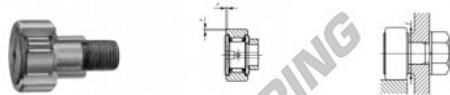

Nokrollen CFE30-1-IKO - CFE30-1-IKO

<https://www.123kogellager.be/kogellager-behuizing/kogellager/nokrollen/cfe30-1-iko>

IKO

CAM FOLLOWERS

Outside diameter of eccentric roller mm	Identification number						Mass (Ref.)			
	Shield type			Sealed type			Ø	D	C	d₂
	With crowned outer ring	With cylindrical outer ring	With crowned outer ring	With cylindrical outer ring	With crowned outer ring	With cylindrical outer ring				
41	CFE 30-1						2 190	85	35	41

Boundary dimensions mm										Essentiality g	Mounting dimension f mm	Maximum tightening torque N·m	Basic dynamic load rating C N	Basic static load rating C₀ N	Maximum allowable static load N
G	B₃	B max	B₁ max	B₂	C₁	G₁	(1) r_{max}	e	g						
M30×1.5	32.5	37	100	63	1	8	30.5	1	1.5	49	438	45 400	85 100	85 100	

PRODUCTKENMERKEN

Merk	IKO
N° Ean13	3616060460226
Binnendiameter	41 mm
Buitendiameter	85 mm
Dikte	35 mm
Gewicht	2190 g
Verpakking	1

contact@123kogellager.be

CRT4 de Lesquin 60 Rue Du Haut De Sainghin 59273 Fretin FRANCE