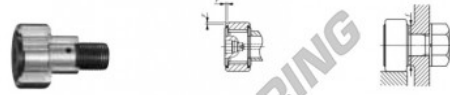

## CAM FOLLOWERS

Eccentric Type Cam Followers Full Complement Type/With Hexagon Hole

CFE-VBUU

Outside diameter of eccentric collar mm	Identification number						Mass (Ref.)			
	Shield type			Sealed type			Ø	D	C	d <sub>e</sub>
	With crowned outer ring	With cylindrical outer ring	With crowned outer ring	With cylindrical outer ring						
<b>16</b>						<b>CFE 12 VBUU</b>	107	30	14	16

Boundary dimensions mm										
G	B <sub>3</sub>	B <sub>1</sub> max	B <sub>2</sub> max	B <sub>2</sub>	C <sub>1</sub>	G <sub>1</sub>	H	H <sub>max</sub> (*)	f Min. mm	Mounting dimension Maximun splining torque N·m
M12×1.5	11.5	15.2	40.2	25	0.6	6	13.5	6	0.6/0.8	21