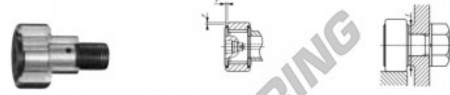

Nokrollen

CFE12-1-VBUU-IKO - CFE12-1-VBUU-IKO

<https://www.123kogellager.be/kogellager-behuizing/kogellager/nokrollen/cfe12-1-vbuu-iko>

IKO

CAM FOLLOWERS

Eccentric Type Cam Followers Full Complement Type/With Hexagon Hole

CFE-VBUU

Outside diameter of eccentric collar mm	Identification number						Mass (Ref.)			
	Shield type			Sealed type			Ø	D	C	d _e
	With crowned outer ring	With cylindrical outer ring	With crowned outer ring	With cylindrical outer ring						
16						CFE 12-1 VBUU	117	32	14	16