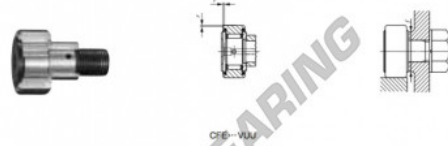

## CAM FOLLOWERS

Eccentric Type Cam Followers Full Complement Type/With Screwdriver Slot

Outside diameter of eccentric outer ring mm	Identification number				Mass (Ref.) g	D	C	d <sub>e</sub>
	Shield type		Sealed type					
	With crowned outer ring	With cylindrical outer ring	With crowned outer ring	With cylindrical outer ring				
27				CFE 20 VUU	505	52	24	27