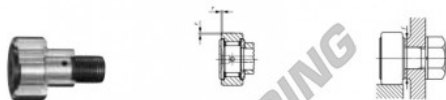

### CAM FOLLOWERS

Eccentric Type Cam Followers Full Complement Type/With Screwdriver Slot

Outside diameter of eccentric collar mm	Identification number				Mass (Ref.)									
	Shield type		Sealed type		g	D	C	d <sub>e</sub>						
41	With crowned outer ring	With cylindrical outer ring	With crowned outer ring	With cylindrical outer ring	2 030	80	35	41						
<b>CFE 30 V</b>														
Boundary dimensions mm														
G	B <sub>3</sub>	B <sub>max</sub>	B <sub>1</sub> <sub>max</sub>	B <sub>2</sub>	C <sub>1</sub>	g <sub>1</sub>	G <sub>1</sub>	r <sub>1</sub> <sub>min</sub> (°)	Eccentricity E	Mounting diameter f Min.	Maximum operating torque N·m	Basic dynamic load rating C N	Basic static load rating C <sub>0</sub> N	Maximum allowable static load N
M30 × 1.5	32.5	37	100	63	1	8	30.5	1	1.5	49	438	67 700	144 000	85 900

## PRODUCTKENMERKEN

Merk	IKO
N° Ean13	3616060461315
Binnendiameter	41 mm
Binnendiameter	1.614" inch
Buitendiameter	80 mm
Buitendiameter	3.15" inch
Dikte	35 mm
Dikte	1.378" inch
Gewicht	2030 g
Verpakking	1