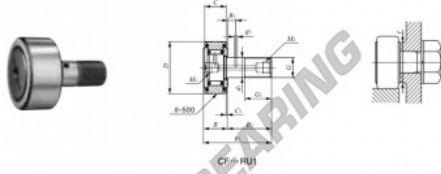

### CAM FOLLOWERS

Centralized Lubrication Type Cam Followers With Cage/With Screwdriver Slot

Stud dia. mm	Identification number		Mass (Ref.) g	Boundary dimensions mm				
	With crowned outer ring	With cylindrical outer ring		D	C	d <sub>1</sub>	G	G <sub>1</sub>
8	CF-RU1-8		28.5	19	11	8	M 8 x 1.25	10