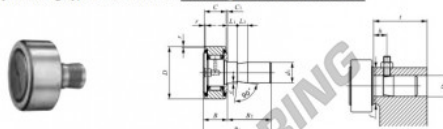

Nokrollen CF-SFU-12-IKO - CF-SFU-12-IKO

<https://www.123kogellager.be/kogellager-behuizing/kogellager/nokrollen/cf-sfu-12-iko>

IKO

CAM FOLLOWERS

Easy Mounting Type Cam Followers With Cage/With Screwdriver Slot

Stud dia. mm	Identification number	Mass (Ref.) g	Boundary dimensions mm							
			D	C	d_1	B max	B_1 max	B_2	C_1	L_1
12	CF-SFU-12	94	30	14	12	15.2	35	19.8	0.6	5

L_2	e	r_s (°) r min	D_1	Mounting dimensions mm			Basic dynamic load rating C N	Basic static load rating C_0 N	Maximum allowable static load N	
				Tolerance	t Min.	f Min.				h (Ref.)
10	1	0.6	12	+0.018 0	20	21	10	7 910	9 790	9 790

PRODUCTKENMERKEN

Merk	IKO
N° Ean13	3616060461865
Binnendiameter	12 mm
Binnendiameter	0.472" inch
Buitendiameter	30 mm
Buitendiameter	1.181" inch
Dikte	14 mm
Dikte	0.551" inch
Gewicht	94 g
Verpakking	1

contact@123kogellager.be