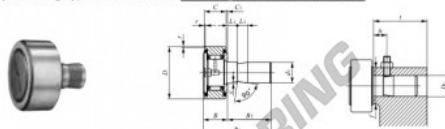

Nokrollen CF-SFU-20-IKO - CF-SFU-20-IKO

<https://www.123kogellager.be/kogellager-behuizing/kogellager/nokrollen/cf-sfu-20-iko>

IKO

CAM FOLLOWERS

Easy Mounting Type Cam Followers With Cage/With Screwdriver Slot

Stud dia. mm	Identification number	Mass (Ref.)		Boundary dimensions mm						
		m	D	C	d_1	B max	B_1 max	B_2	C_1	L_1
20	CF-SFU-20	435	52	24	20	25.6	50.5	24.9	0.8	10

L_2	e	r r min	D_1	Mounting dimensions mm				Basic dynamic load rating C	Basic static load rating C_0	Maximum allowable static load
				Tolerance	t Min.	f Min.	h (Ref.)			
10	1	1	20	+0.021 0	25	34	15	20 700	34 600	34 600