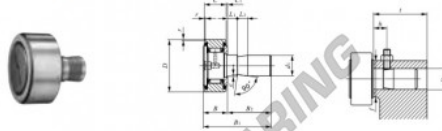

Nokrollen CF-SFU-20-1-IKO - CF-SFU-20-1-IKO

<https://www.123kogellager.be/kogellager-behuizing/kogellager/nokrollen/cf-sfu-20-1-iko>

IKO

CAM FOLLOWERS

Easy Mounting Type Cam Followers With Cage/With Screwdriver Slot

Stud dia. mm	Identification number	Mass (Ref.) g	Boundary dimensions mm							
			D	C	d_1	B max	B_1 max	B_2	C_1	L_1
20	CF-SFU-20-1	360	47	24	20	25.6	50.5	24.9	0.8	10

L_2	e	r r min	D_1	Mounting dimensions mm				Basic dynamic load rating C N	Basic static load rating C_0 N	Maximum allowable static load N
				Tolerance	t Min.	f Min.	h (Ref.)			
10	1	1	20	+0.021 0	25	34	15	20 700	34 600	34 600