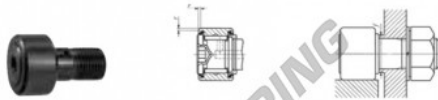

Nokrollen CRH36-VBUU-IKO - CRH36-VBUU-IKO

<https://www.123kogellager.be/kogellager-behuizing/kogellager/nokrollen/crh36-vbuu-iko>

CAM FOLLOWERS

CRH-VBUU

Stud dia. mm (inch)	Identification number		Mass (Ref.) g	D	C	d₁	G UNF	G₁	B max
	Shield type	Sealed type							
25.575 (1.0)	CRH 36	VBUU	858	57.150 (2.25)	31.750 (1.25)	25.575 (1.0)	1/4-12	25.400 (1)	34.2 (1.35)

Boundary dimensions mm(inch)								Mounting dimension F mm (inch)	Maximum tightening torque N·m	Basic dynamic load rating C N	Basic static load rating C₀ N
B₂	B₃	C₁	S₁	S₂	H	R					
50.800 (2)	12.700 (.5)	1.588 (.0625)	4.762 (.1875)	3.175 (.125)	11.112 (.4375)	1.588 (.0625)	37.306 (1.47)	356	45 700	80 800	

PRODUCTKENMERKEN

Merk	IKO
N° Ean13	3616060464743
Binnendiameter	28.575 mm
Buitendiameter	57.15 mm
Dikte	31.75 mm
Gewicht	858 g
Verpakking	1

contact@123kogellager.be

CRT4 de Lesquin 60 Rue Du Haut De Sainghin 59273 Fretin FRANCE