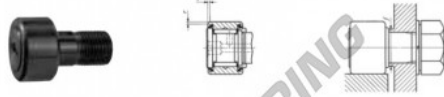

Nokrollen CRH52-VUU-IKO - CRH52-VUU-IKO

<https://www.123kogellager.be/kogellager-behuizing/kogellager/nokrollen/crh52-vuu-iko>

CAM FOLLOWERS

Inch Series Heavy Duty Cam Followers Full Complement Type/With Screwdriver Slot

CRH-VUU

Stud dia. mm (inch)	Identification number		Mass (Ref.) g	D	C	d ₁	G LINE	G ₁	B max
	Shield type	Sealed type							
38.100 (1 1/2)	CRH 52	VUU	2.380	82.550 (3 1/4)	44.450 (1 3/4)	38.100 (1 1/2)	1 1/2-12	31.750 (1 1/4)	46.41.05
Boundary dimensions mm(inch)				Mounting dimension f Min. mm(inch)	Maximum operating temp C	Basic dynamic load rating C ₁₀	Basic static load rating C ₀		
B ₂	B ₃	C ₁	g ₁					g ₂	r
63.500 (2 1/2)	15.875 (5/8)	1.588 (5/16)	6.350 (1/4)	3.175 (1/8)	2.381 (3/16)	51.991 (2 1/4)	892	77 600	172 000

PRODUCTKENMERKEN

Merk	IKO
N° Ean13	3616060464873
Binnendiameter	38.1 mm
Binnendiameter	1 1/2" inch
Buitendiameter	82.55 mm
Buitendiameter	3 1/4" inch
Dikte	44.5 mm
Dikte	1.752" inch
Gewicht	2380 g
Verpakking	1