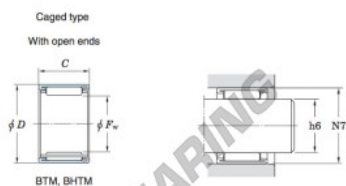

## Naaldhulslager 32BTM4025PL-JTEKT - 32BTM4025PL-KOYO

<https://www.123kogellager.be/kogellager-behuizing/naaldlager/naaldhulslager/32btm4025pl-koyo>

Drawn cup needle roller bearings Koyo

Boundary dimensions (mm)			Basic load ratings (kN)		Limiting speeds (min <sup>-1</sup> )	Bearing No. <sup>2)</sup>
$F_w$	$D$	$C$	$b$ min.	$C_0$	Oil lub.	Caged type With open ends    With closed end
32	40	25	—	27.8	50.8	11 000 <b>32BTM4025PL</b>

Full complement type		Recommended dimensions (mm)				(Refer.) Mass (g)	
With open ends	With closed end	Shaft dia. (F6) min.	max.	Housing bore dia. (N7) min.	max.	With open ends	With closed end
—	—	31.984	32.000	39.989 <sup>4)</sup>	40.014 <sup>4)</sup>	57	—

### PRODUCTKENMERKEN

Merk	JTEKT
N° Ean13	3663952472058
Binnendiameter	32 mm
Buitendiameter	40 mm
Dikte	25 mm
Gewicht	57 g
Verpakking	1

[contact@123kogellager.be](mailto:contact@123kogellager.be)

CRT4 de Lesquin 60 Rue Du Haut De Sainghin 59273 Fretin FRANCE