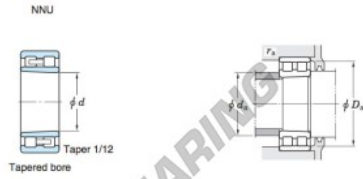

## Double-row cylindrical roller bearings Koyo

Boundary dimensions (mm)				Basic load ratings (kN)				Limiting speeds (min <sup>-1</sup> )		Bearing No.	
d	D	B	r <sub>min</sub>	F <sub>w</sub>	E <sub>a</sub>	C	C <sub>107</sub>	Grease lub.	Oil lub.	Cylindrical bore	Tapered bore
130	180	50	1.5	146	—	216	428	3 100	3 700		

Mounting dimensions (mm)		Cylindrical bore		Tapered bore		Refer. Mass (kg)	
d <sub>a</sub> min.	d <sub>a</sub> max.	D <sub>a</sub> min.	D <sub>a</sub> max.	r <sub>s</sub> min.	r <sub>s</sub> max.	Cylindrical bore	Tapered bore
138	143.5	148	172	—	1.5	3.90	3.73