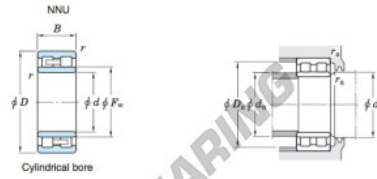

Rollager

NNU4956-JTEKT - NNU4956-KOYO

<https://www.123kogellager.be/kogellager-behuizing/rollager/roll/nnu4956-koyo>

Double-row cylindrical roller bearings Koyo

Boundary dimensions (mm)				Basic load ratings (kN)			Limiting speeds (min ⁻¹)		Bearing No.		
d	D	B	r min.	F_w	E_n	C	C_{107}	Grease lub.	Oil lub.	Cylindrical bore	Tapered bore
280	380	100	2.1	308		976	2 200	1 300	1 500		

Mounting dimensions (mm)		Refer. Mass (kg)	
min.	max.	Cylindrical bore	Tapered bore
291	305	33.1	31.6

PRODUCTKENMERKEN

Merk	JTEKT
N° Ean13	3663952473949
Binnendiameter	280 mm
Buitendiameter	380 mm
Dikte	100 mm
Gewicht	33100 g
Verpakking	1