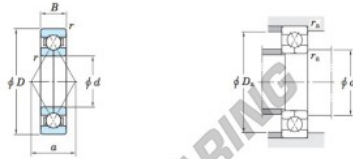

Kogellager enkele rij 6215BI-JTEKT - 6215BI-KOYO

<https://www.123kogellager.be/kogellager-behuizing/kogellager/enkele-rij/6215bi-koyo>

Four-point contact ball bearings ————— Koyo

Boundary dimensions (mm)				Basic load ratings (kN)		Limiting speeds (min ⁻¹)		Bearing No.	Load center spread (mm) a
d	D	B	r max.	C _r	C _{0r}	Grease lub.	Oil lub.		
75	130	25	1.5	108	108	3 900	5 300	6215BI	71.8

Mounting dimensions (mm)			(Refer.)
d _s min.	D _s max.	r _s max.	Mass (kg)
83.5	121.5	1.5	1.47

PRODUCTKENMERKEN

Merk	JTEKT
N° Ean13	3663952474465
Binnendiameter	75 mm
Buitendiameter	130 mm
Dikte	25 mm
Gewicht	1470 g
Verpakking	1