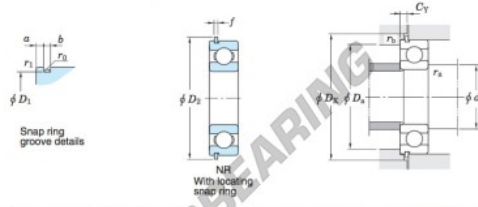

Kogellager enkele rij 6013-NR-JTEKT - 6013-NR-KOYO

<https://www.123kogellager.be/kogellager-behuizing/kogellager/enkele-rij/6013-nr-koyo>

Single-row deep groove ball bearings ————— **Koyo**
snap ring groove type
locating snap ring type

Boundary dimensions (mm)				Basic load ratings (kN)			Factor		Limiting speeds (min ⁻¹)		Bearing No.		
d	D	B	r	C	C _{10r}	f _s	Grease lub.	Oil lub.	With snap ring groove	With locating snap ring	D ₁ max.		
65	100	18	1.1	30.5	25.2	15.8	6 600	7 800		6013NR	95.8		

Dimensions of snap ring groove (mm)			Dimensions of locating snap ring (mm)		Mounting dimensions (mm)							(Refer.) Mass (kg)	(Refer.) Bearing No.
a	b	r ₀	D ₂	f	d _{4a}	D _{4a}	D _{4c}	C _Y	r _{6a}	r _{6b}			
max.	±0.15	max.	max.	±0.05	max.	max.	max.	max.	max.	max.		0.435	6013N
2.87	2.85	0.6	106.5	2.41	71.5	93.5	108	5.03	1	0.5			