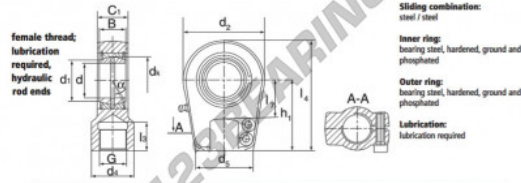

TAPR Stangkop GIHR-K25-DO-DURBAL - GIHR-K25-DO-DURBAL

<https://www.123kogellager.be/kogellager-behuizing/stangkop/tapr/gihr-k25-do-durbal>

GIHR-K25-DO

order number	d	d₁	G	d₂	d₂	B	C₁	d₂
GIHR-K 25 DO	25	29,3	M 16 x 1,5	25	46	20	23	56

type	l₁ min	l₂ min	h	l₃	d₁	α [°]	load rating C₀ [N]	weight [kg]
GIHR-K / GIHL-K 25 DO	17	28	50	80,0	35,5	7	72	0,48

PRODUCTKENMERKEN

Merk	DURBAL
N° Ean13	3663952499031
Binnendiameter	25 mm
Buitendiameter	56 mm
Dikte	23 mm
Type	TAPR
Gewicht	480 g
Draad	Rechtse draad
Smering	met
Verpakking	1

contact@123kogellager.be

CRT4 de Lesquin 60 Rue Du Haut De Sainghin 59273 Fretin FRANCE