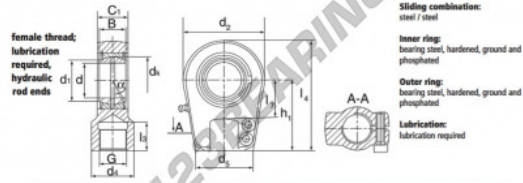

TAPR Stangkop GIHR-K30-DO-DURBAL - DGIHR-K30-DO-DURBAL

<https://www.123kogellager.be/kogellager-behuizing/stangkop/tapr/dgihr-k30-do-durbal>

GIHR-K30-DO

order number	d	d₁	G	d₂	B	C₁	d₂
GIHR-K 30 DO	30	34,2	M 22 x 1,5	32	50	22	64

type	l₁ min	l₂ min	h	l₃	d₁	α [°]	load rating C₀ [N]	weight [kg]
GIHR-K / GHL-K 30 DO	23	30	60	94,0	40,7	6	106	0,74

PRODUCTKENMERKEN

Merk	DURBAL
N° Ean13	3663952499062
Binnendiameter	30 mm
Buitendiameter	64 mm
Dikte	28 mm
Type	TAPR
Gewicht	740 g
Draad	Rechtse draad
Smering	met
Verpakking	1

contact@123kogellager.be

CRT4 de Lesquin 60 Rue Du Haut De Sainghin 59273 Fretin FRANCE