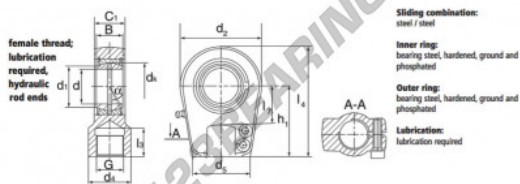

TAPR Stangkop

GIHL-K30-DO-DURBAL - GIHL-K30-DO-DURBAL

<https://www.123kogellager.be/kogellager-behuizing/stangkop/tapr/gihl-k30-do-durbal>

GIHL-K30-DO

order number	d	d₁	G	d₂	B	C₁	d₂
right hand thread							
GIHL-K 30 DO	30	34,2	M 22 x 1,5	32	50	22	28

type	l₁ min	l₂ min	h	l₃	d₁	α [°]	load rating C₀ [N]	weight [kg]
GIHL-K / GIHL-K 30 DO	23	30	60	94,0	40,7	6	106	0,74

PRODUCTKENMERKEN

Merk	DURBAL
N° Ean13	3663952499079
Binnendiameter	30 mm
Buitendiameter	64 mm
Dikte	28 mm
Type	TAPR
Gewicht	740 g
Draad	Linkse draad
Smering	met
Verpakking	1

contact@123kogellager.be

CRT4 de Lesquin 60 Rue Du Haut De Sainghin 59273 Fretin FRANCE