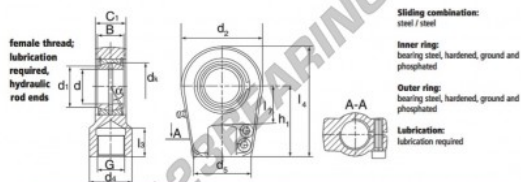

TAPR Stangkop GIHR-K35-DO-DURBAL - GIHR-K35-DO-DURBAL

<https://www.123kogellager.be/kogellager-behuizing/stangkop/tapr/gihr-k35-do-durbal>

GIHR-K35-DO

order number	d	d₁	G	d₂	B	C₁	d₂
GIHR-K 35 DO	35	39,7	M 28 x 1,5	40	66	25	78

type	l₁ min	l₂ min	h	l₃	d₁	α [°]	load rating C₀ [N]	weight [kg]
GIHR-K / GIHL-K 35 DO	29	38	70	112,0	47,0	6	153	1,20

PRODUCTKENMERKEN

Merk	DURBAL
N° Ean13	3663952499116
Binnendiameter	35 mm
Binnendiameter	1.378" inch
Buitendiameter	78 mm
Buitendiameter	3.071" inch
Dikte	30 mm
Dikte	1.181" inch
Type	TAPR
Gewicht	1200 g
Draad	Rechtse draad
Smering	met
Verpakking	1

contact@123kogellager.be

CRT4 de Lesquin 60 Rue Du Haut De Sainghin 59273 Fretin FRANCE